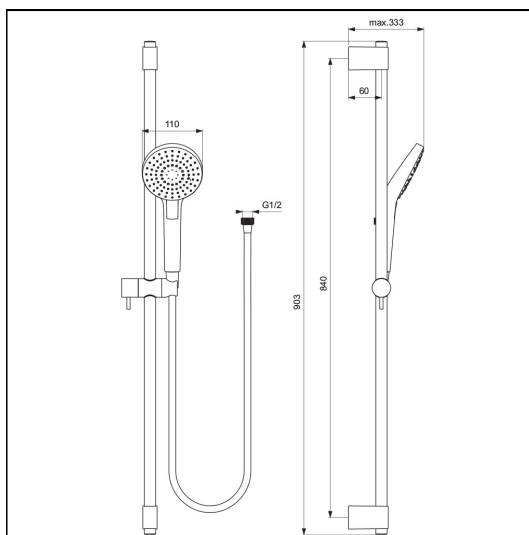

Idealrain Evo shower kit with 3 Function round 110mm handspray, 900mm rail and 1.75m IdealFlex hose

ILLUSTRATED

B2237 Idealrain Evo shower kit with 3 function round Ø110mm handspray, 900mm rail and 1.75m Idealflex hose

OPTIONS

B9448 Wall elbow

ILLUSTRATED PRODUCT DETAILS

Weights

B2237 1.44 KG

Finishes

B2237  Chrome (AA)

Materials

B2237 Chrome Plated Metal

Flow rates

B2237 8 Litres per minute @ 3 bar pressure

Designer

Artefakt Industriekultur

Special Notes

Removable 8 litres per minute eco flow regulator.

ACCREDITATIONS

B2237(AA)

Unified Water Label  8.00 Litres Per Minute

FEATURES